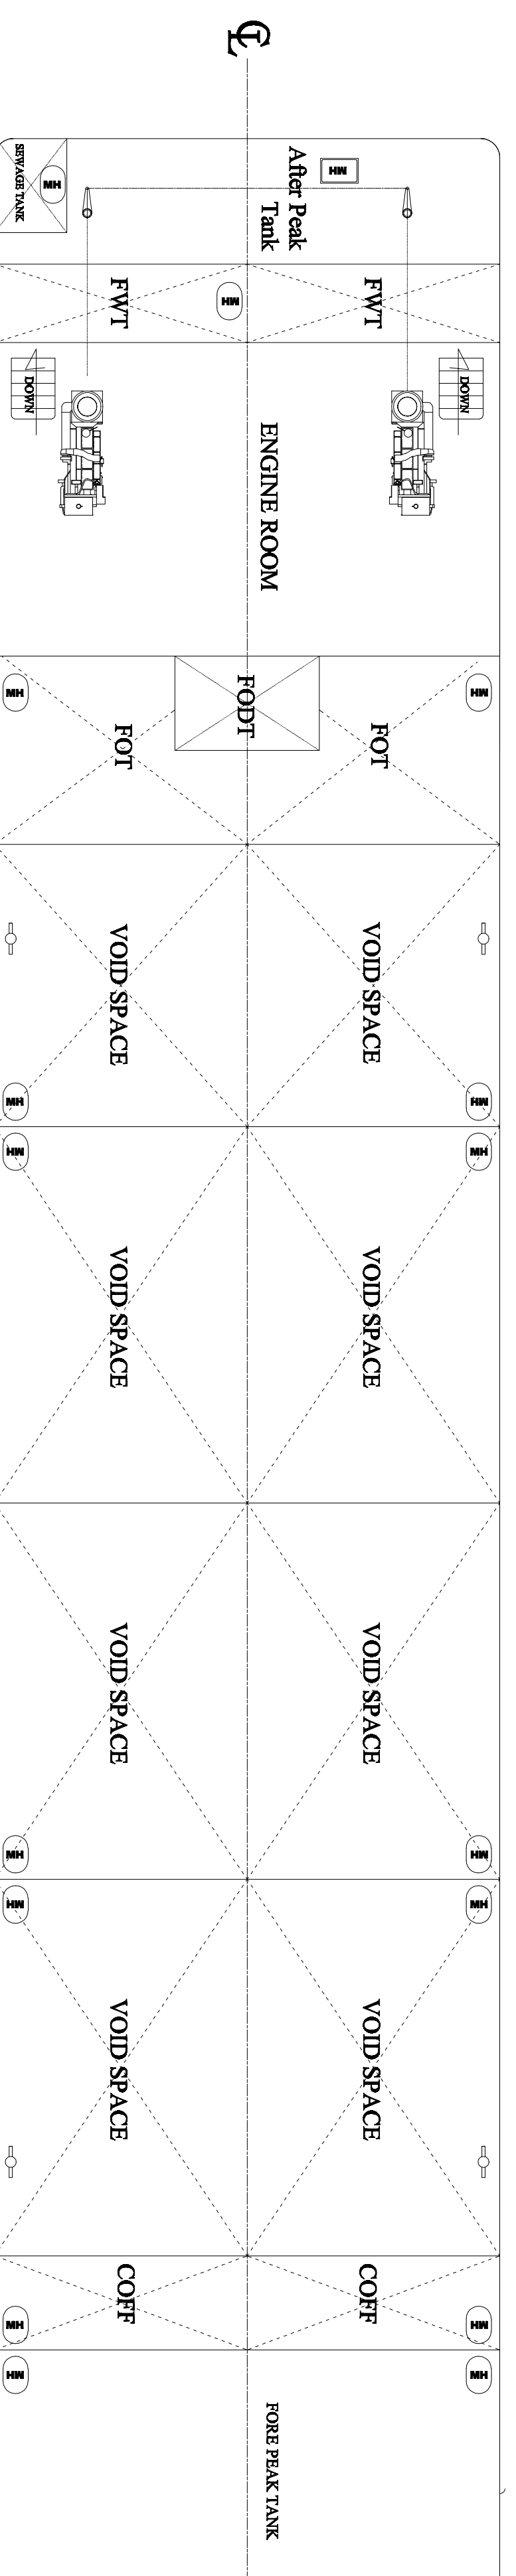

PRINCIPAL DIMENSION

39.25 M ——— LENGTH OVER ALL
 8.05 M ——— BREADTH
 2.29 M ——— DEPTH

DECK FLOOR 2

OUT BOARD PROFILE

MAIN DECK

PLAN BELOW MAIN DECK

KARYA ETAM SEBELANG 2		NAME OF SHIP
Approved by :		SHIP BUILDER
Drawn by :		KARYA ETAM SUKSES ABADI, PT
Scale :		1 : 80
Date :		
Drawing no :		02
		TITLE GENERAL ARRANGEMENT