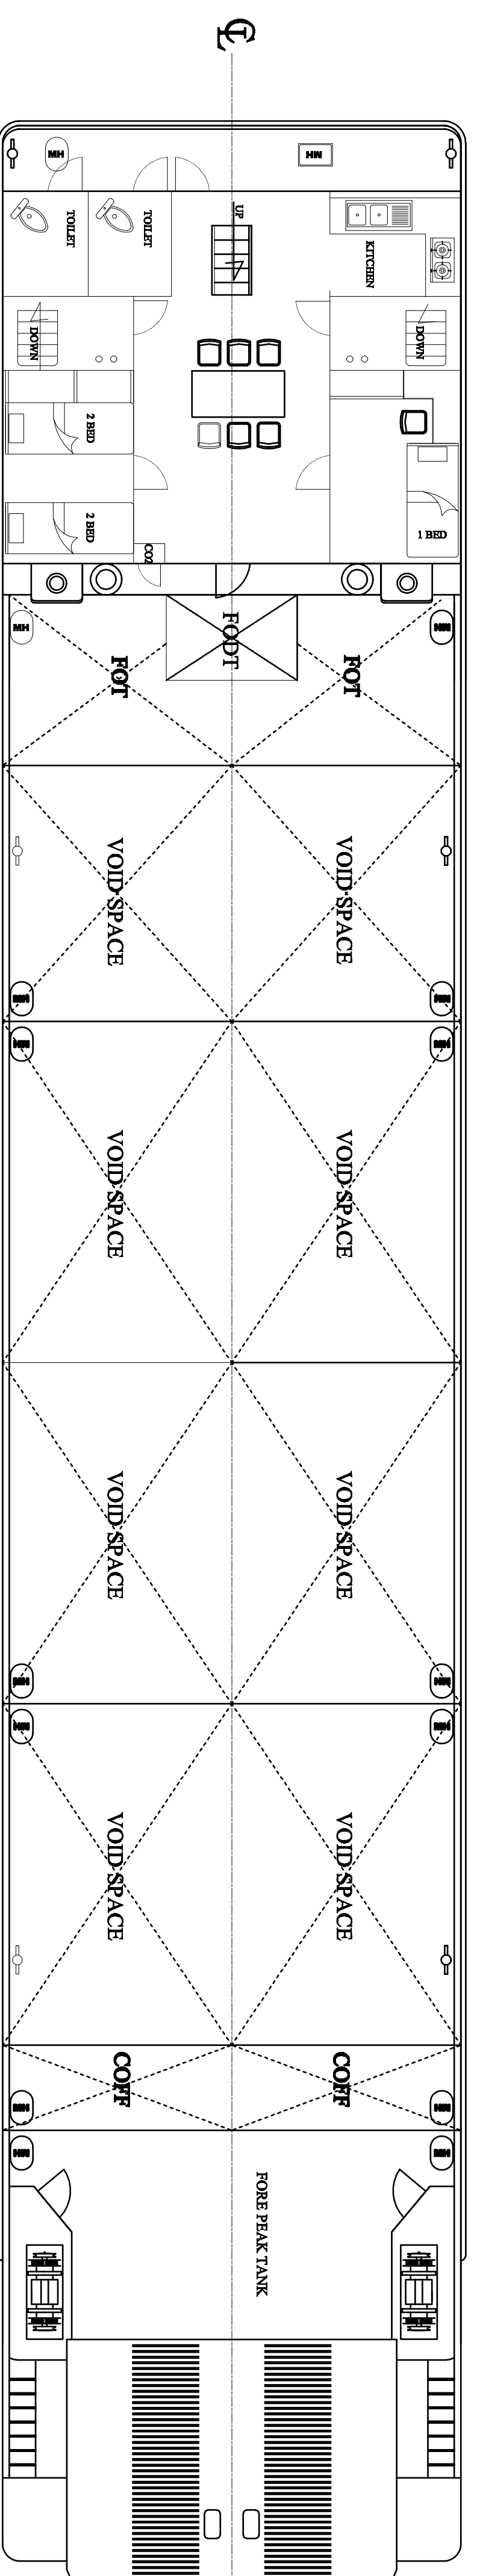

PRINCIPAL DIMENSION

39.25 M ——— LENGTH OVER ALL
 8.05 M ——— BREADTH
 2.29 M ——— DEPTH

DECK FLOOR 2

OUT BOARD PROFILE

MAIN DECK

PLAN BELOW MAIN DECK

KARYA ETAM SEBELANG 2		NAME OF SHIP
Approved by :		SHIP BUILDER
Drawn by :		KARYA ETAM SUKSES ABADI, PT
Scale :		1 : 80
Date :		
Drawing no :		02
		TITLE GENERAL ARRANGEMENT