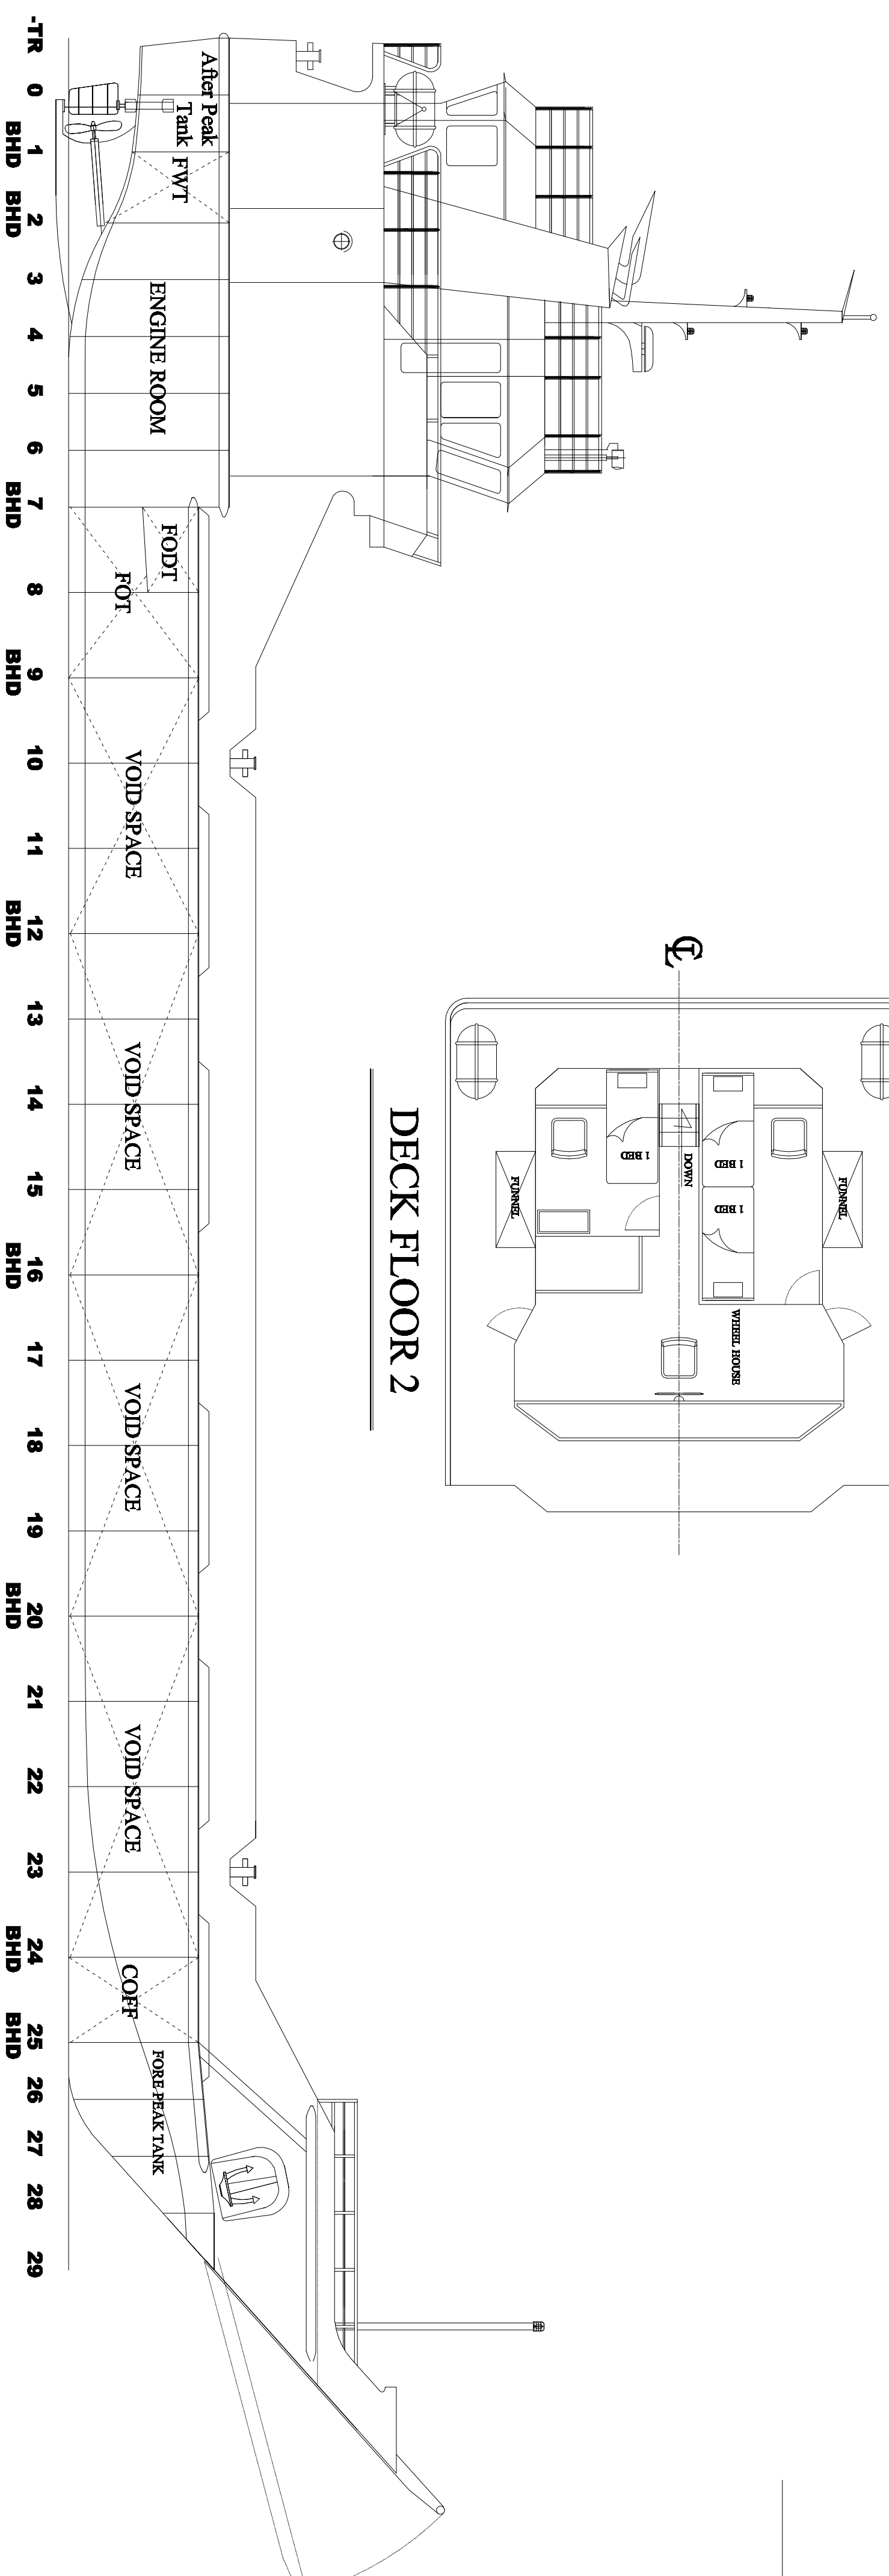

PRINCIPAL DIMENSION

39.25 M ——— LENGTH OVER ALL
 8.05 M ——— BREADTH
 2.29 M ——— DEPTH

DECK FLOOR 2

OUT BOARD PROFILE

MAIN DECK

PLAN BELOW MAIN DECK

KARYA ETAM SEBELANG 2		NAME OF SHIP
Approved by :		SHIP BUILDER
Drawn by :		KARYA ETAM SUKSES ABADI, PT
Scale :		1 : 80
Date :		
Drawing no :		02
		TITLE GENERAL ARRANGEMENT