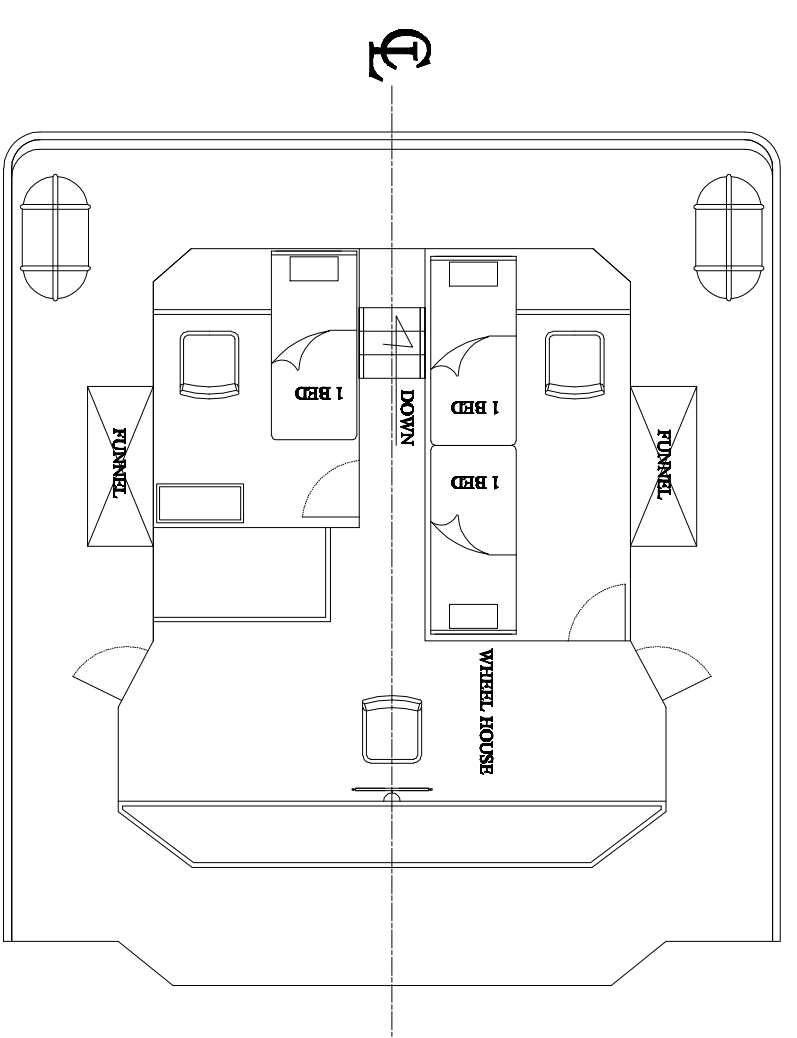

PRINCIPAL DIMENSION

39.25 M ——— LENGTH OVER ALL
 8.05 M ——— BREADTH
 2.29 M ——— DEPTH

DECK FLOOR 2

OUT BOARD PROFILE

MAIN DECK

PLAN BELOW MAIN DECK

KARYA ETAM SEBELANG 2		NAME OF SHIP
Approved by :		SHIP BUILDER
Drawn by :		KARYA ETAM SUKSES ABADI, PT
Scale :		1 : 80
Date :		
Drawing no :		02
		TITLE GENERAL ARRANGEMENT